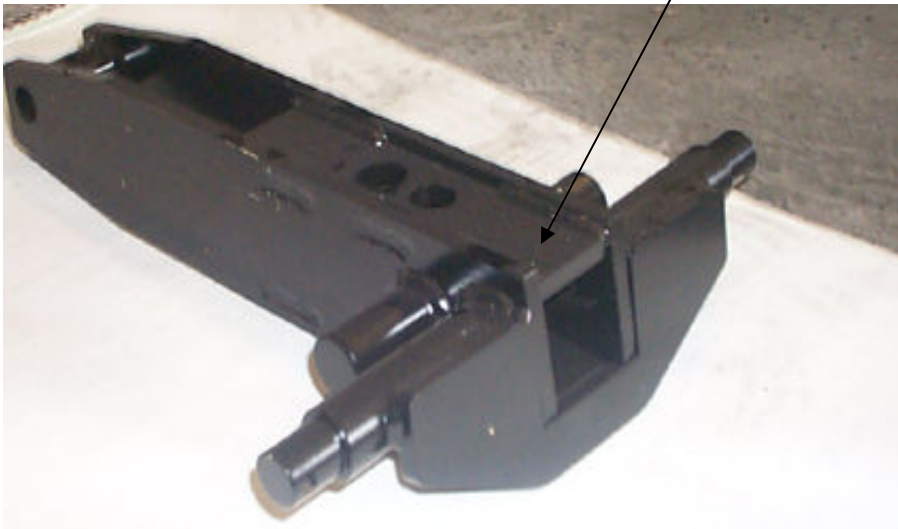

(J) Liftlink Left

720-00911-00

(K) Liftlink Right

720-00912-00

720-00597-00

(D) PULL CABLE

(E) Light spring

pull

P57008
LIGHT PULL SPRING

(F) DRAWBAR

720-00908-00

(G) Tow hook kit
colour orange

720-00603-00

(H) tow hook pin kit

720-00907-00

(I) Liftrod Kit

(C) FRAME ASSY

720-00909-00

720-00910-00

(B) BASE ASSY

720-00906-00

(A) Hinge Pin Kit

LANDINI GLOBUS STD PICK UP HITCH

Tractor Model no's 750-00169-00