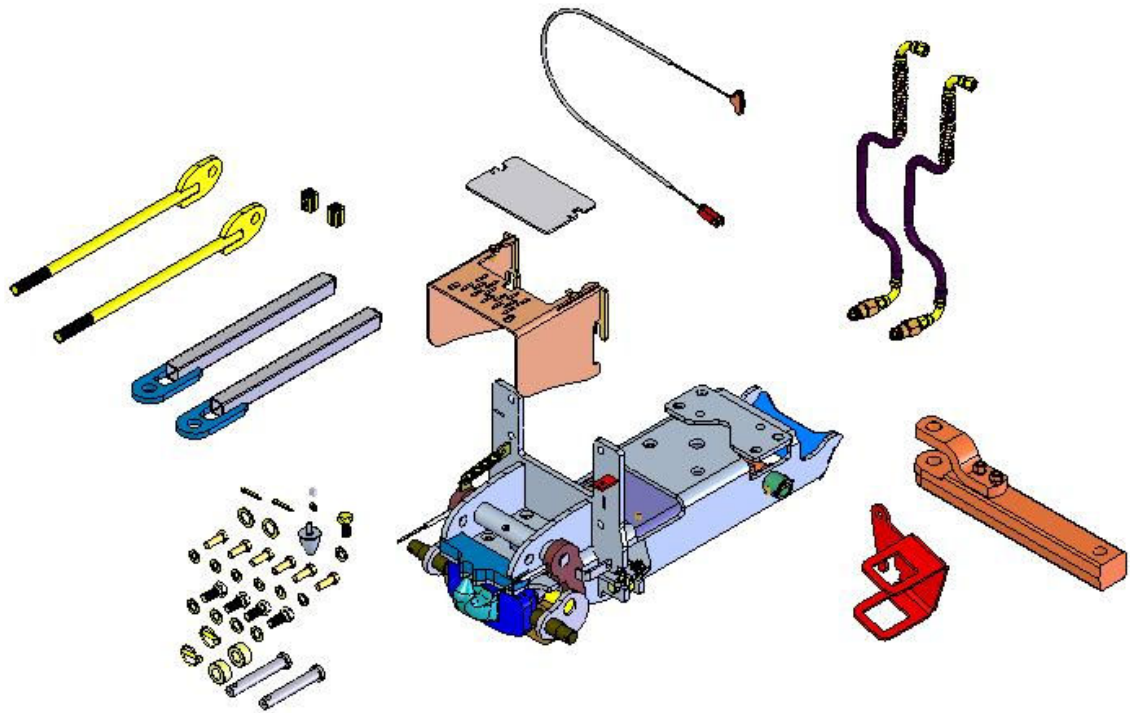

LANDINI LANDPOWER PUSH BACK HITCH

SPARE PARTS LISTING

Dromone Reference Hitch Number: 750-00261-00

Frame Assembly
720-02089-00

Latching Kit
720-02096-00

Drop Base Kit
720-02090-00

Wear Pad Kit
720-00006-00

Sliding Base Kit
720-02095-00

Latching Block Kit
720-00663-00

Latching Spring
P57012

Latching Pin Kit
720-00680-00

Liftrrod Kit
720-02100-00

Top Arm Pin Kit
720-00679-00

Hinge Pin Kit
720-00013-00

Buffer Kit
720-00003-00

Telescopic Kit
720-02097-00

PTO Guard Kit
720-02098-00

Drawbar Pocket Kit
720-02099-00

Hyd. Cylinder Kit
720-00011-00

Cylinder Pin Kit
720-00012-00

Pull Spring Kit
P59000

Pull Cable Kit
P57008

Drawbar Kit
720-02101-00

Drawbar Clevis Kit
720-00349-00

Drawbar / Tow Hook Pin Kit
720-00009-00

Tow Hook Kit
720-00010-00

Hyd. Hose Kit
P78525

Adjuster Bushing
P44341