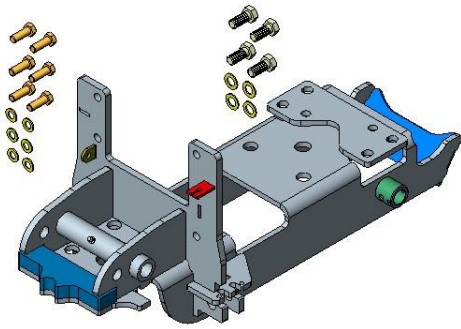

LANDINI LANDPOWER PUSH BACK HITCH

SPARE PARTS LISTING

Dromone Reference Hitch Number: 750-00261-00

Frame Assembly
720-02089-00

Latching Kit
720-02096-00

Drop Base Kit
720-02090-00

Wear Pad Kit
720-00006-00

Sliding Base Kit
720-02095-00

Latching Block Kit
720-00663-00

Latching Spring
P57012

Latching Pin Kit
720-00680-00

Liftrrod Kit
720-02100-00

Top Arm Pin Kit
720-00679-00

Hinge Pin Kit
720-00013-00

Buffer Kit
720-00003-00

Telescopic Kit
720-02097-00